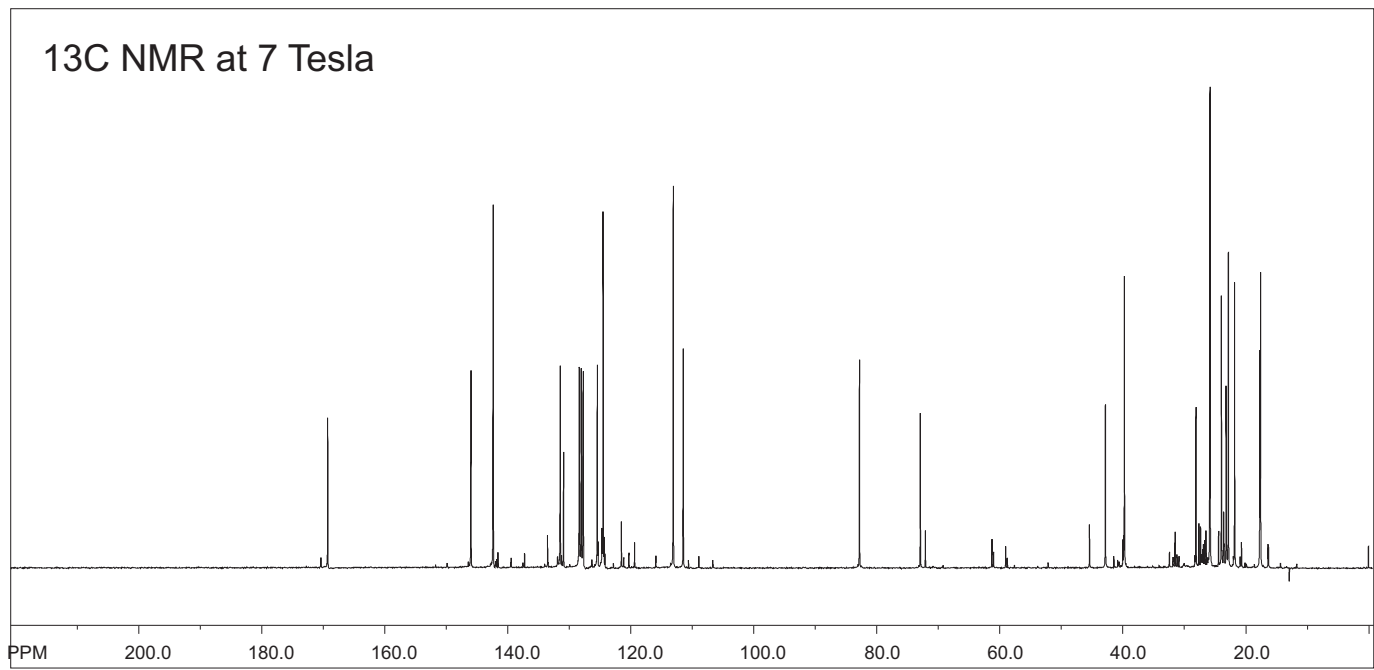

60 MHz

300 MHz

Balsum (Peru) Essential Oil

1H NMR

60 MHz

300 MHz

Petitgrain Essential Oil

60 MHz