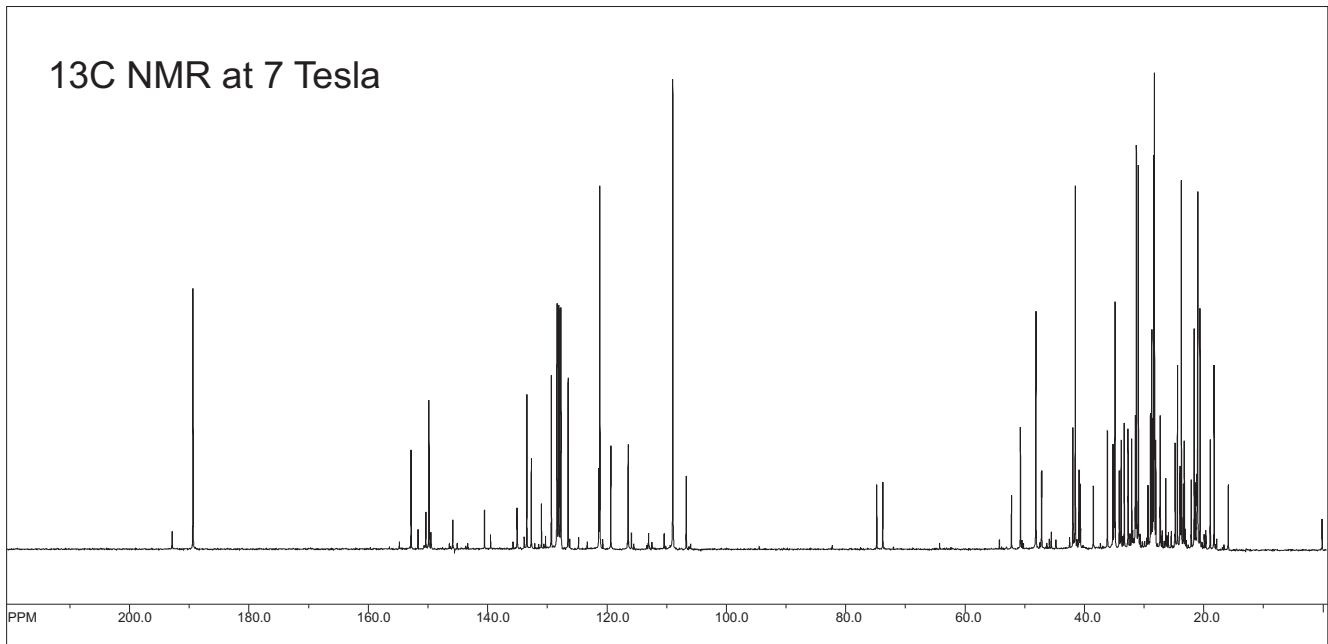

Parsley Seed Essential Oil