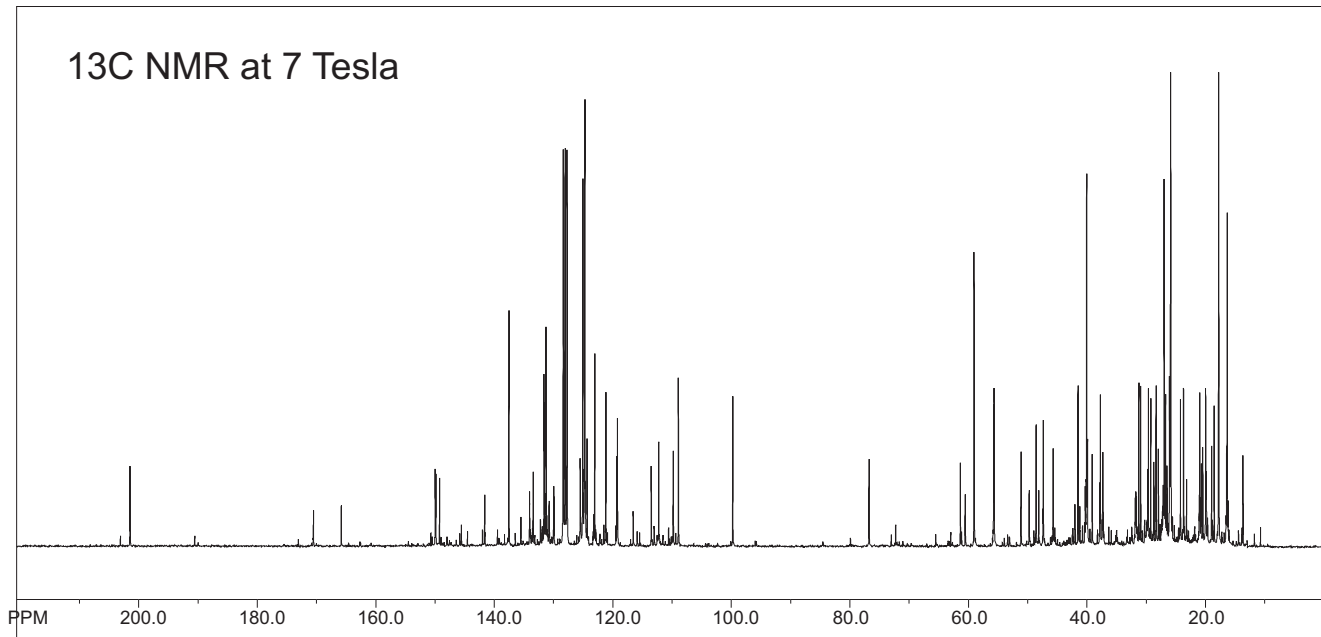

1H NMR

60 MHz

300 MHz

Citronella Essential Oil