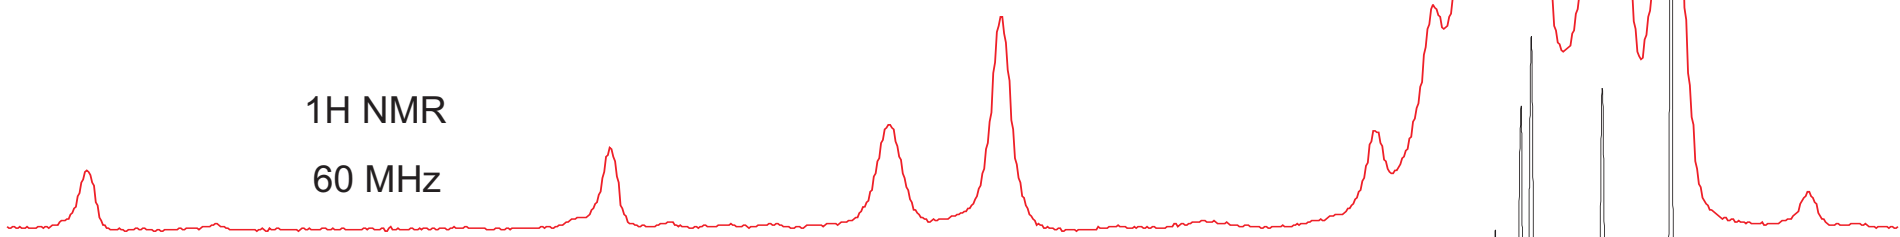

Parsley Seed Essential Oil