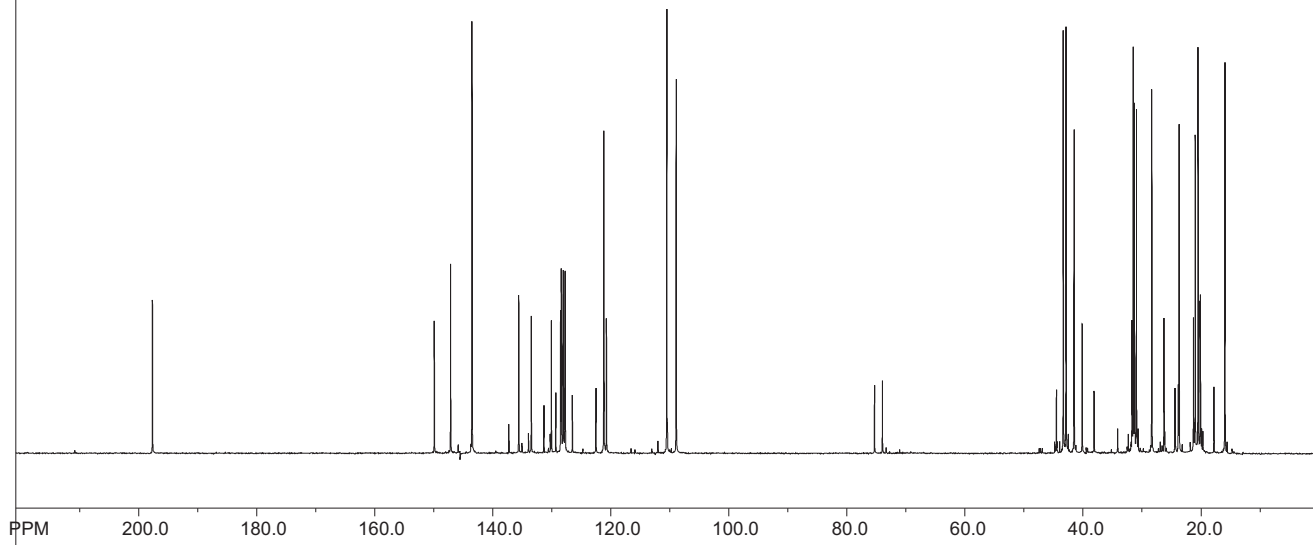

1H NMR

60 MHz

300 MHz

Copaibo Balsam Essential Oil

13C NMR at 7 Tesla

1H NMR

60 MHz

300 MHz

60 MHz

300 MHz

Balsum (Peru) Essential Oil

1H NMR

60 MHz

300 MHz

Petitgrain Essential Oil

60 MHz