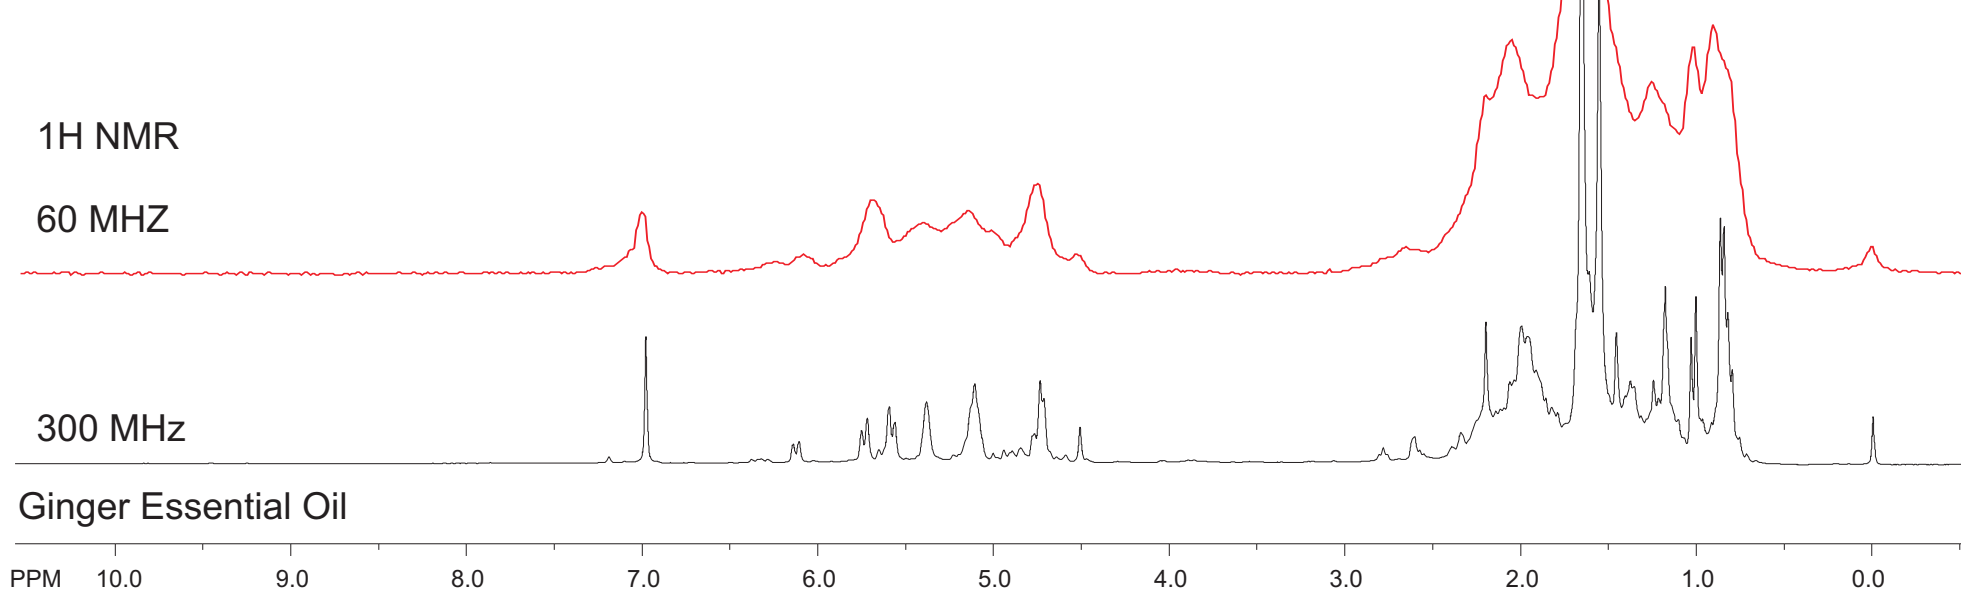

Ginger Essential Oil