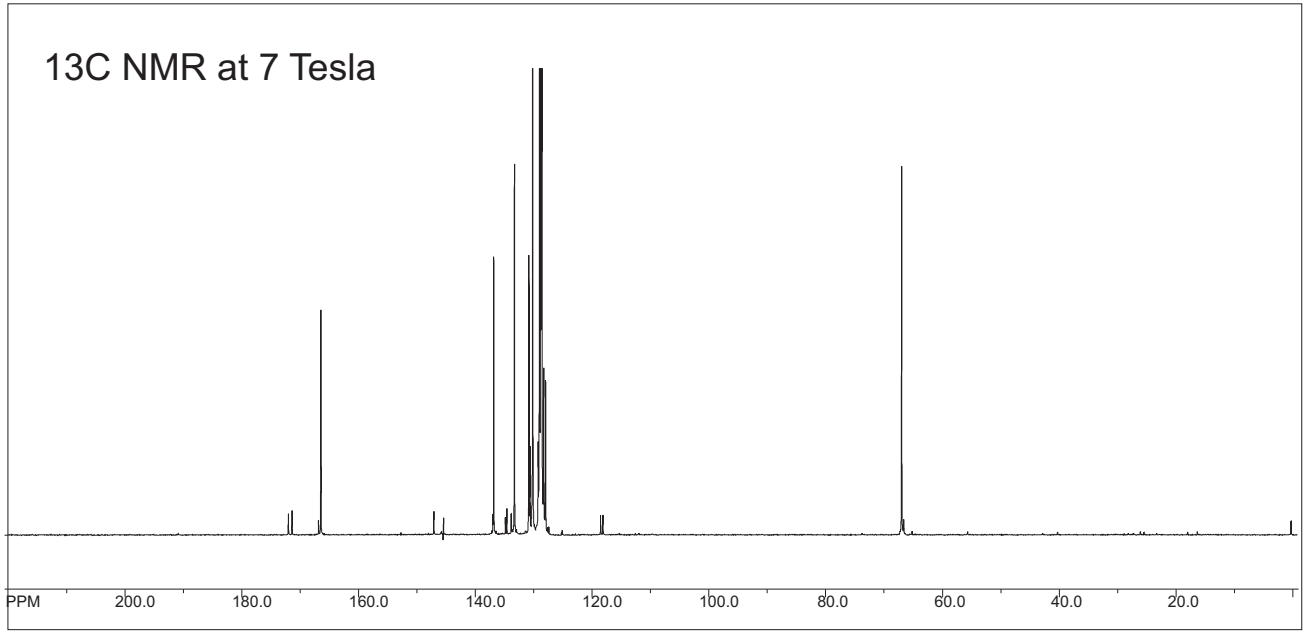

¹H NMR

60 MHz

300 MHz

Balsum (Peru) Essential Oil