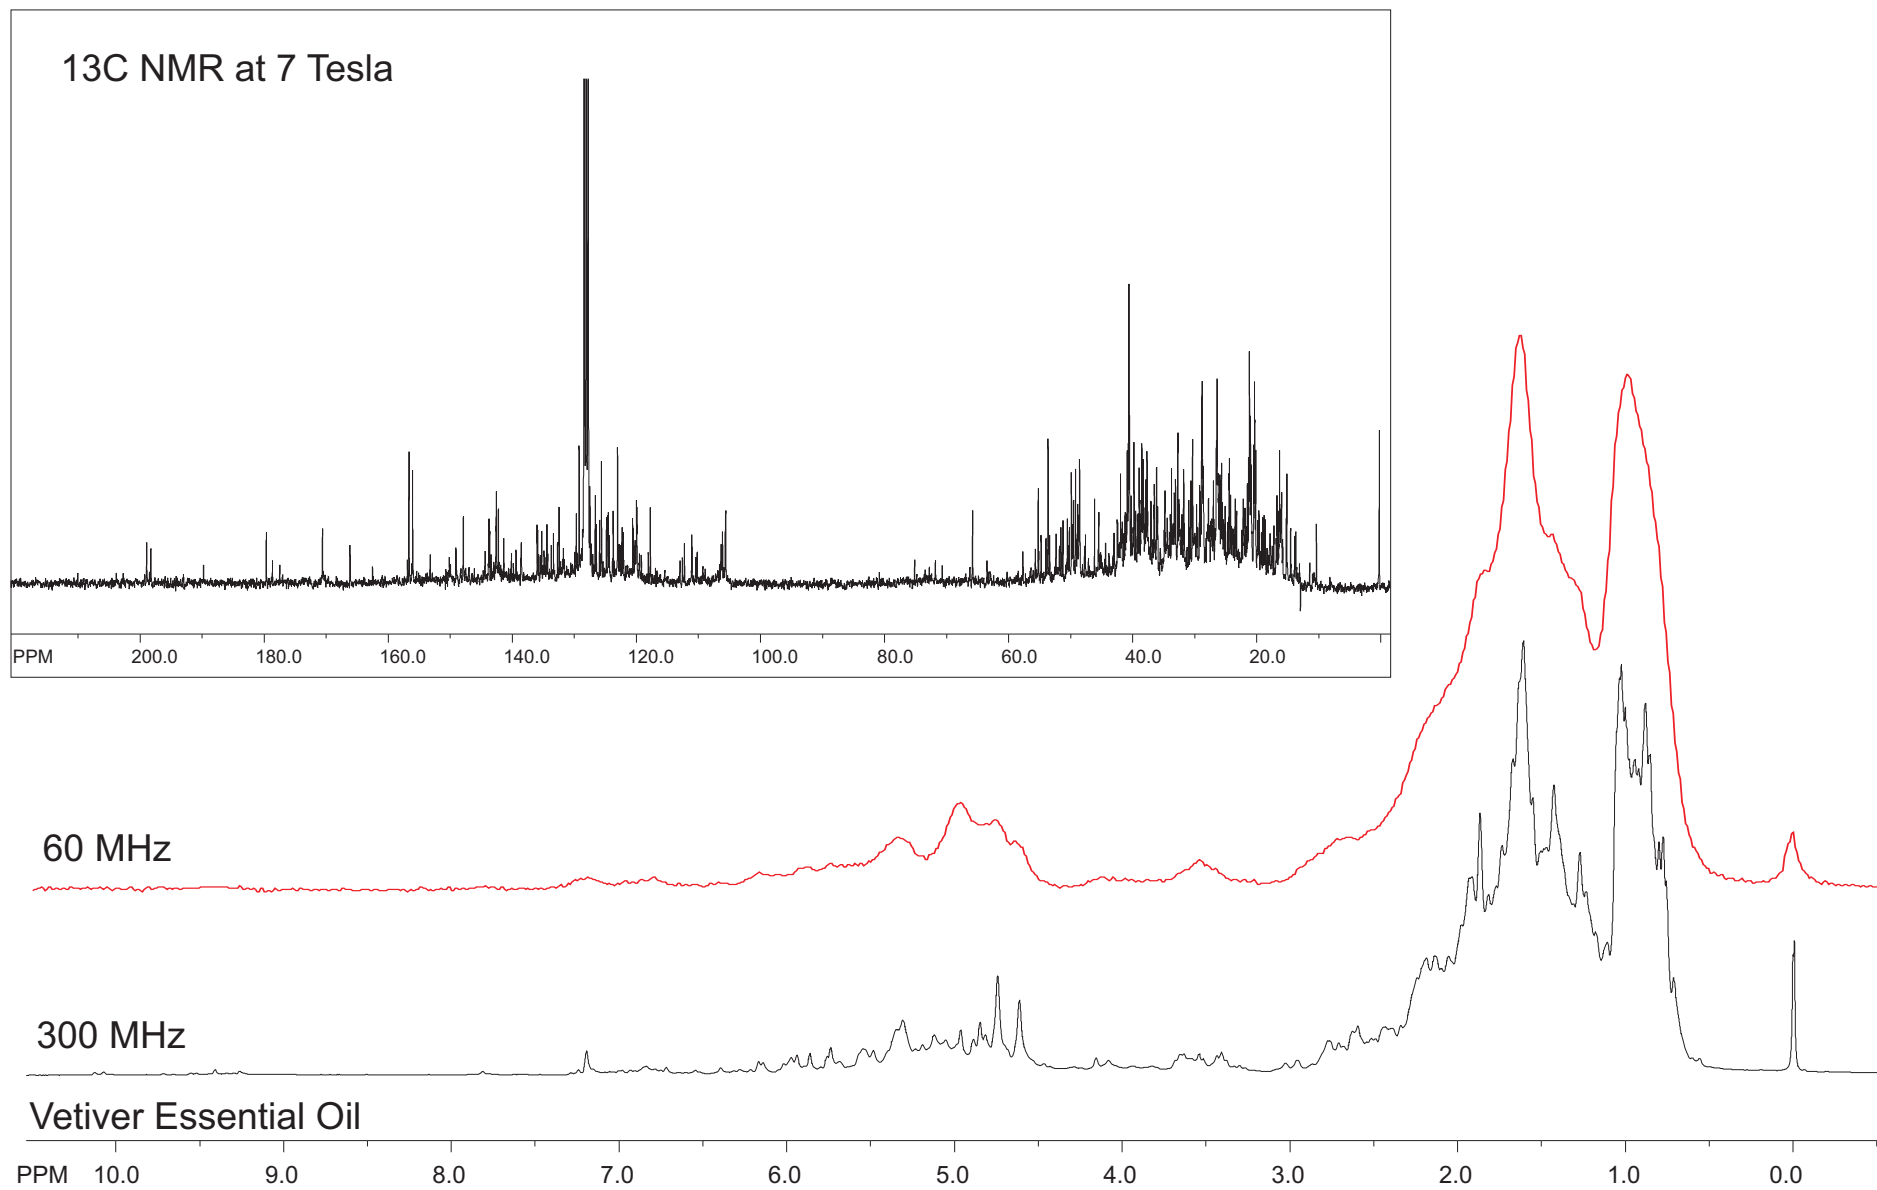

60 MHz

300 MHz

Balsum (Peru) Essential Oil

1H NMR

60 MHz

300 MHz

Petitgrain Essential Oil

60 MHz